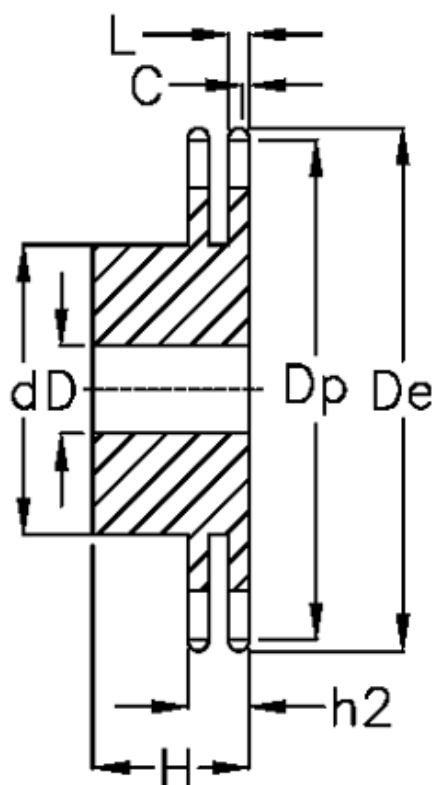

Article number: 616012008012

Description: Sprocket 16 B-2 Z=12 duplex  
predrilled

## Measures

C = 2.5  
d = 72  
D = 20±0,5

De = 109  
Dp = 98.14

For chain size = 1" x 17,02 mm

For chain type = 16 B-2

H = 70

h2 = 47.7

L = 15.8

Number of teeth = 12